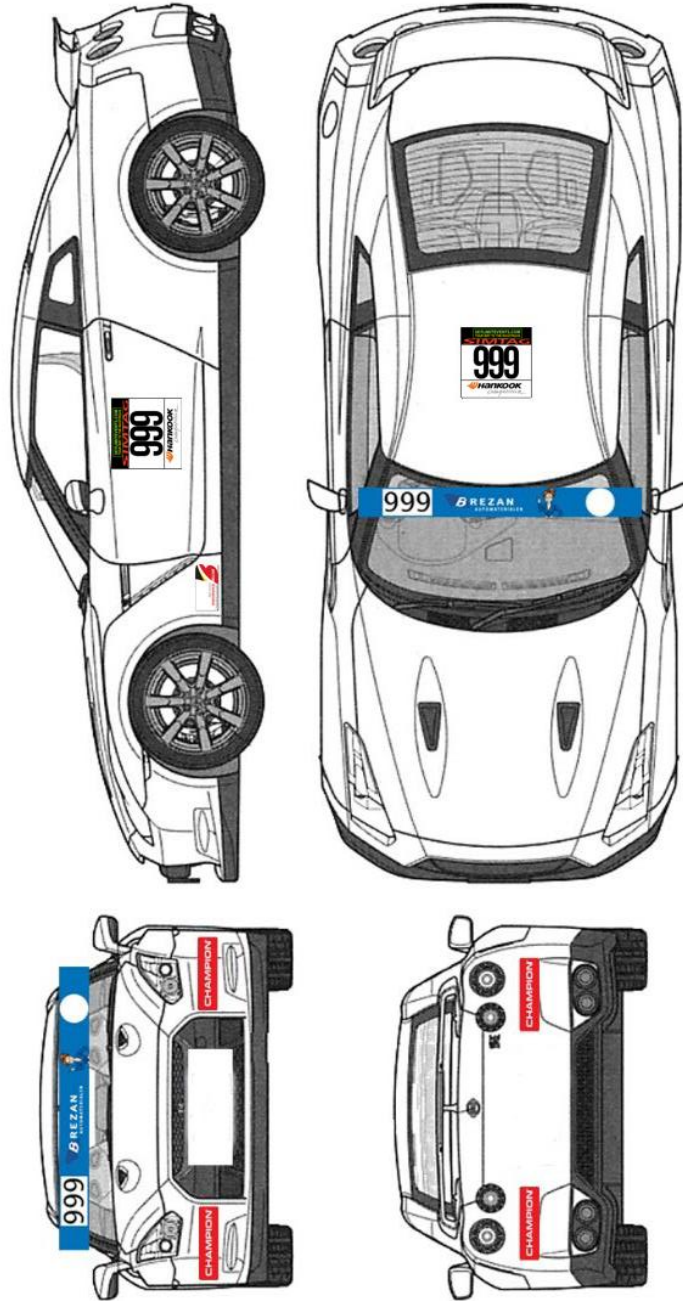

BELGIAN
ENDURANCE BELCAR
CHAMPIONSHIP