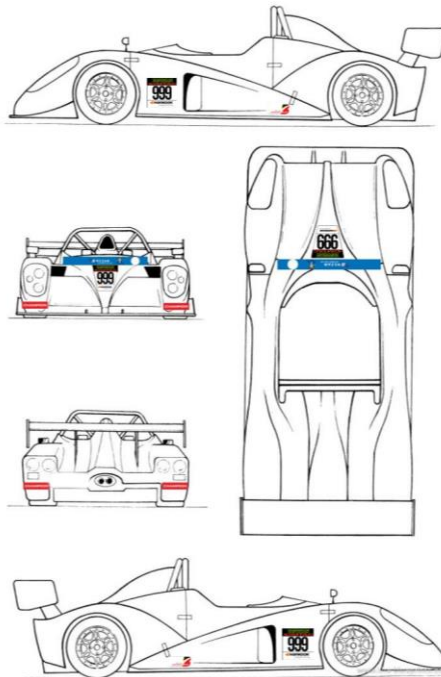

Livery & Publicity 2020

15/07/20 - TH

1. Closed Car

- Front windscreen: **Brezan** sunstrip
 - Car number, left
 - Colored marking, right
- Front & rear of the car
 - **Champion Oils**: Left & Right corner. 30cm x 10cm
- Side of the car x2
 - Car number **Skylimit/Simtag/Hankook**: 35cm x 35cm
 - Belcar Endurance Championship: Partner 30cm x 10cm
Location free to determine
- Rooftop
 - Car number **Skylimit/Simtag/Hankook**: 35cm x 35cm faced forward

ALL STICKERS will be provided by the promotor and can't be copied to be incorporated into custom made car liveries

BELGIAN
ENDURANCE BELCAR
CHAMPIONSHIP

2. Porsche Endurance Trophy - Belcar 2

- Front windscreen: **Brezan** sunstrip
 - Car number, left
 - Colored marking, right
- Front of the car
 - **Michelin**: 50cm wide on the front bumper
 - **Champion Oils**: Left & Right corner. 30cm x 10cm
- Rear of the car
 - **Michelin**: 30 cm wide left and right on the rear bumper
 - **Champion Oils**: Left & Right corner. 30cm x 10cm
- Side of the car x2
 - Car number **Skylimit/Simtag/Hankook**: 35cm x 35cm
 - Belcar Endurance Championship: Partner 30cm x 10cm
Location free to determine
- Rooftop
 - Car number Skylimit/Simtag/Hankook: 35cm x 35cm

ALL STICKERS will be provided by the promotor and can't be copied to be incorporated into custom made car liveries

BELGIAN
ENDURANCE BELCAR
CHAMPIONSHIP

3. Open Sports Car

- **Brezan** front sunstrip
 - Position
 - In front of the cockpit
 - Colored marking, right
- Front & rear of the car
 - **Champion Oils:** Left & Right corner. 30cm x 10cm
- Side of the car x2
 - Car number **Skylimit/Simtag/Hankook:** 35cm x 35cm
 - Belcar Endurance Championship: Partner 30xm x 10cm. Location free to choose
- Nose
 - Car number **Skylimit/Simtag/Hankook:** 40cm x 40cm x 24cm

ALL STICKERS will be provided by the promotor and can't be copied to be incorporated into custom made car liveries

4. Publicity

Badge with the “Belcar Endurance Championship” logo.

Wide 7 cm x high 10 cm.