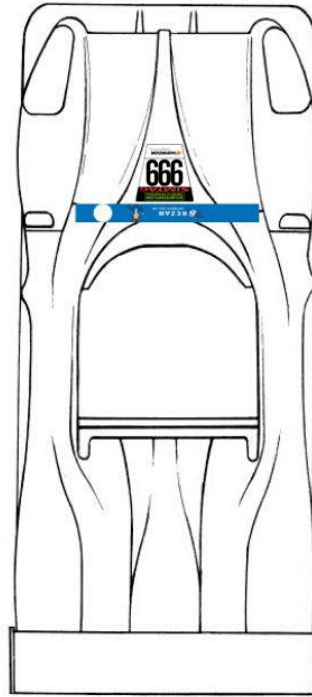

BELGIAN
ENDURANCE BELCAR
CHAMPIONSHIP