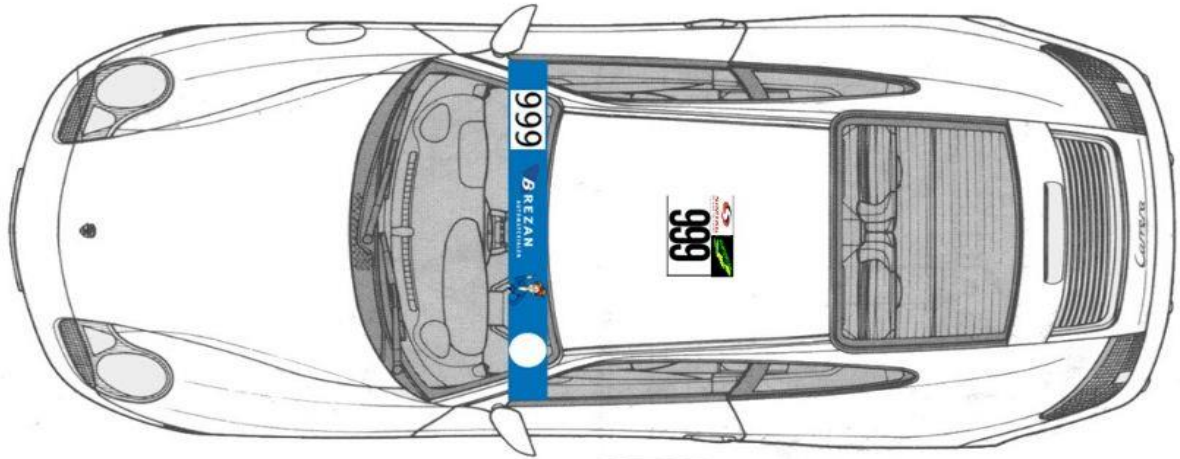

BELGIAN
ENDURANCE BELCAR
CHAMPIONSHIP