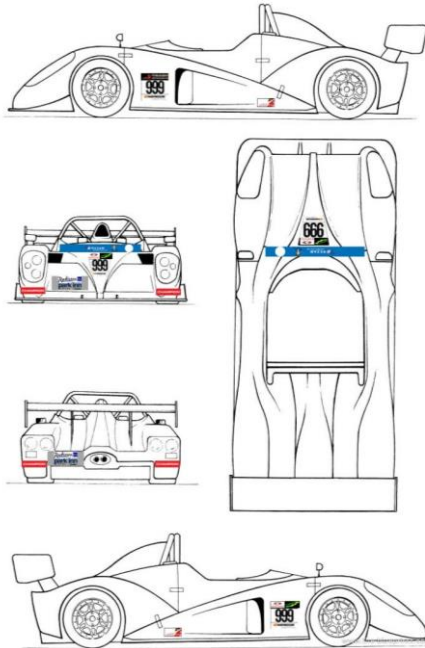

BELGIAN ENDURANCE BELCAR CHAMPIONSHIP

Livery & Publicity 2020

25-02-20 - TH

1. Closed Car

- Front windscreen: **Brezan** sunstrip
 - Car number, left
 - Colored marking, right
- Front & rear of the car
 - **Radisson/ParkInn**: license plate sticker. 520cm x 110cm
 - **Champion Oils**: Left & Right corner. 30cm x 10cm
- Side of the car x2
 - Car number: 35cm x 35cm
 - Belcar Endurance Championship: Partner 30cm x 10cm
 - Location free to determine
- Rooftop
 - Car number: 35cm x 35cm faced forward

ALL STICKERS will be provided by the promotor and can't be copied to be incorporated into custom made car liveries

BELGIAN
ENDURANCE BELCAR
CHAMPIONSHIP

3. Open Sports Car

- **Brezan** front sunstrip
 - Position
 - Either in front of the cockpit – see left hand design below
 - On the roll bar + “ BREZAN with logo “ on the R/H splitter – see right hand design below
 - Colored marking, right
- Front & rear of the car
 - **Radisson/ParkInn**: license plate sticker. 520cm x 110cm
 - **Champion Oils**: Left & Right corner. 30cm x 10cm
- Side of the car x2
 - Car number: 35cm x 35cm
 - Belcar Endurance Championship: Partner 30xm x 10cm. Location free to choose
- Nose
 - Number: 40cm x 40cm x 24cm