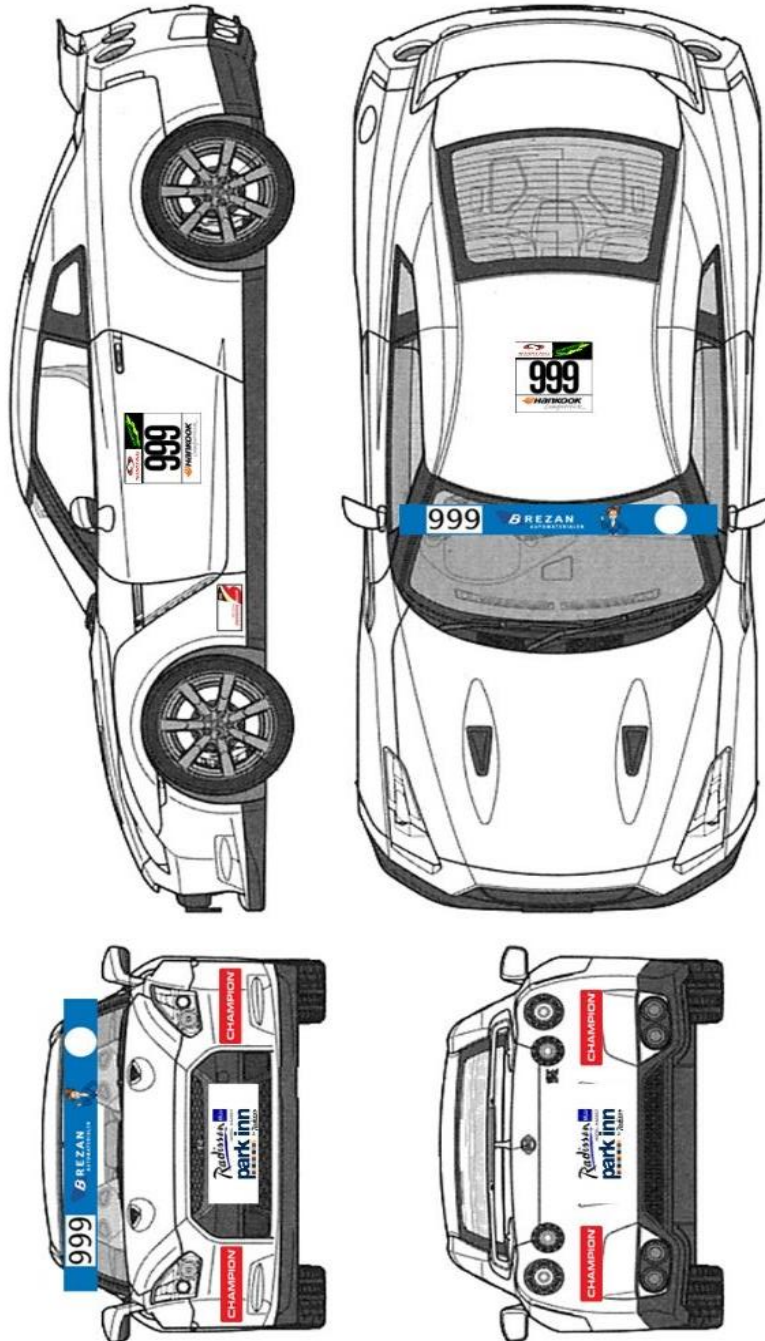

BELGIAN ENDURANCE BELCAR CHAMPIONSHIP

5. Overview